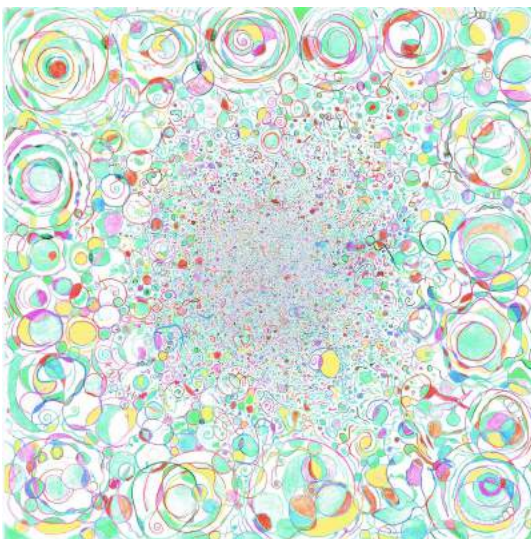

numbers mandala, 2015.
Watercolor paper, pen and colored pencil,
8 x 8 in (20.32 x 20.32 cm).
\$1,000

blue mandala, 2023.
Watercolor paper, pen and colored pencil,
8 x 8 in (20.32 x 20.32 cm).
\$1,000

mandala 66, 2024.
Watercolor paper, pen and colored pencil,
8 x 8 in (20.32 x 20.32 cm).
NFS

mandala 12, 2014.
Watercolor paper, pen and colored pencil,
8 x 8 in (20.32 x 20.32 cm).
\$1,400

mandala 10, 2014.
Watercolor paper, pen and colored pencil,
8 x 8 in (20.32 x 20.32 cm).
NFS

mandala 8, 2014.
Watercolor paper, pen and colored pencil,
8 x 8 in (20.32 x 20.32 cm).
NFS

disc mandala, 2015.
Watercolor paper, pen and colored pencil,
8 x 8 in (20.32 x 20.32 cm).
\$1,000

mandala 9, 2014.
Watercolor paper, pen and colored pencil,
8 x 8 in (20.32 x 20.32 cm).
NFS

torsion mandala, 2021.
Watercolor paper, pen and colored pencil,
8 x 8 in (20.32 x 20.32 cm).
\$1,400