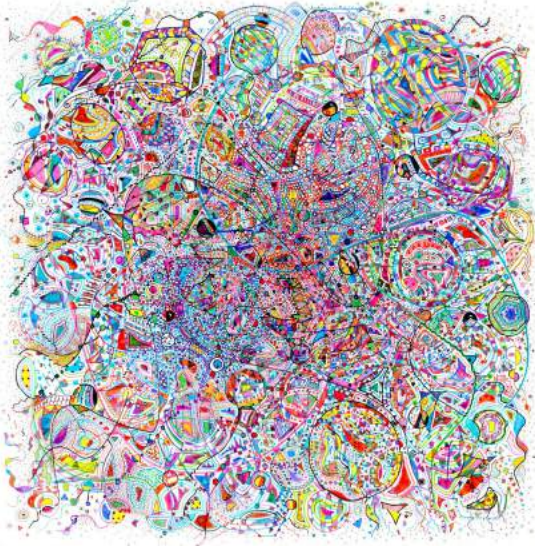

numbers mandala, 2015.
Watercolor paper, pen and colored pencil,
8 x 8 in (20.32 x 20.32 cm).
\$1,000

blue mandala, 2023.
Watercolor paper, pen and colored pencil,
8 x 8 in (20.32 x 20.32 cm).
\$1,000

mandala 66, 2024.
Watercolor paper, pen and colored pencil,
8 x 8 in (20.32 x 20.32 cm).
NFS

mandala 12, 2014.
Watercolor paper, pen and colored pencil,
8 x 8 in (20.32 x 20.32 cm).
\$1,400

mandala 10, 2014.
Watercolor paper, pen and colored pencil,
8 x 8 in (20.32 x 20.32 cm).
NFS

mandala 8, 2014.
Watercolor paper, pen and colored pencil,
8 x 8 in (20.32 x 20.32 cm).
NFS

disc mandala, 2015.
Watercolor paper, pen and colored pencil,
8 x 8 in (20.32 x 20.32 cm).
\$1,000

mandala 9, 2014.
Watercolor paper, pen and colored pencil,
8 x 8 in (20.32 x 20.32 cm).
NFS

torsion mandala, 2021.
Watercolor paper, pen and colored pencil,
8 x 8 in (20.32 x 20.32 cm).
\$1,400