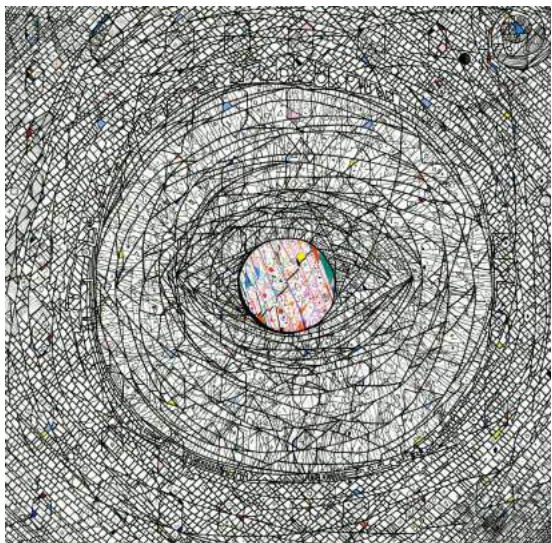

numbers mandala, 2015.
Watercolor paper, pen and colored pencil,
8 x 8 in (20.32 x 20.32 cm).
\$1,000

blue mandala, 2023.
Watercolor paper, pen and colored pencil,
8 x 8 in (20.32 x 20.32 cm).
\$1,000

mandala 66, 2024.
Watercolor paper, pen and colored pencil,
8 x 8 in (20.32 x 20.32 cm).
NFS

mandala 12, 2014.
Watercolor paper, pen and colored pencil,
8 x 8 in (20.32 x 20.32 cm).
\$1,400

mandala 10, 2014.
Watercolor paper, pen and colored pencil,
8 x 8 in (20.32 x 20.32 cm).
NFS

mandala 8, 2014.
Watercolor paper, pen and colored pencil,
8 x 8 in (20.32 x 20.32 cm).
NFS