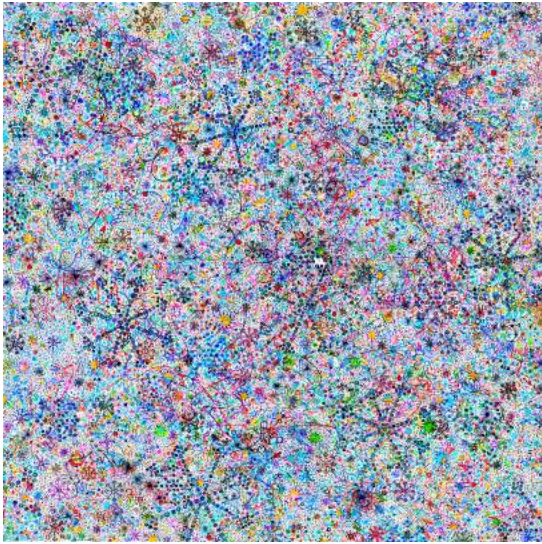

Mandalas: Tao Lin

March 16th - April 16th, 2024

trinity@project-gallery.com | project-gallery.com/tao-lin

star mandala, 2021.
Watercolor paper, pen and colored pencil,
8 x 8 in (20.32 x 20.32 cm).
NFS

loop mandala, 2021.
Watercolor paper, pen and colored pencil,
8 x 8 in (20.32 x 20.32 cm).
\$1,000

time mandala, 2023.
Watercolor paper, pen and colored pencil,
8 x 8 in (20.32 x 20.32 cm).
\$1,400

mandala 16, 2015.
Watercolor paper, pen and colored pencil,
8 x 8 in (20.32 x 20.32 cm).
\$1,000

dudu mandala, 2014.
Watercolor paper, pen and colored pencil,
8 x 8 in (20.32 x 20.32 cm).
\$1,400

mandala 25, 2015.
Watercolor paper, pen and colored pencil,
8 x 8 in (20.32 x 20.32 cm).
\$1,400

mandala 59, 2023.
Watercolor paper, pen and colored pencil,
8 x 8 in (20.32 x 20.32 cm).
NFS

100,000 dots, 2018.
Watercolor paper, pen and colored pencil,
8 x 8 in (20.32 x 20.32 cm).
\$1,400

numbers mandala, 2015.
Watercolor paper, pen and colored pencil,
8 x 8 in (20.32 x 20.32 cm).
\$1,000

blue mandala, 2023.
Watercolor paper, pen and colored pencil,
8 x 8 in (20.32 x 20.32 cm).
\$1,000

mandala 66, 2024.
Watercolor paper, pen and colored pencil,
8 x 8 in (20.32 x 20.32 cm).
NFS