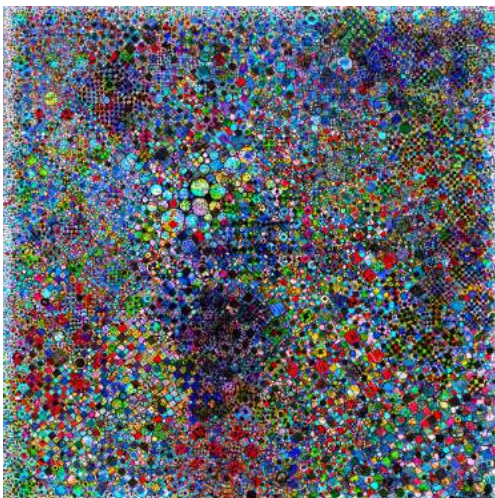

Mandalas: Tao Lin

March 16th - April 16th, 2024

trinity@project-gallery.com | project-gallery.com/tao-lin

star mandala, 2021.
Watercolor paper, pen and colored pencil,
8 x 8 in (20.32 x 20.32 cm).
NFS

loop mandala, 2021.
Watercolor paper, pen and colored pencil,
8 x 8 in (20.32 x 20.32 cm).
\$1,000

time mandala, 2023.
Watercolor paper, pen and colored pencil,
8 x 8 in (20.32 x 20.32 cm).
\$1,400

mandala 16, 2015.
Watercolor paper, pen and colored pencil,
8 x 8 in (20.32 x 20.32 cm).
\$1,000

dudu mandala, 2014.
Watercolor paper, pen and colored pencil,
8 x 8 in (20.32 x 20.32 cm).
\$1,400

mandala 25, 2015.
Watercolor paper, pen and colored pencil,
8 x 8 in (20.32 x 20.32 cm).
\$1,400

mandala 59, 2023.
Watercolor paper, pen and colored pencil,
8 x 8 in (20.32 x 20.32 cm).
NFS

100,000 dots, 2018.
Watercolor paper, pen and colored pencil,
8 x 8 in (20.32 x 20.32 cm).
\$1,400

numbers mandala, 2015.
Watercolor paper, pen and colored pencil,
8 x 8 in (20.32 x 20.32 cm).
\$1,000

blue mandala, 2023.
Watercolor paper, pen and colored pencil,
8 x 8 in (20.32 x 20.32 cm).
\$1,000

mandala 66, 2024.
Watercolor paper, pen and colored pencil,
8 x 8 in (20.32 x 20.32 cm).
NFS