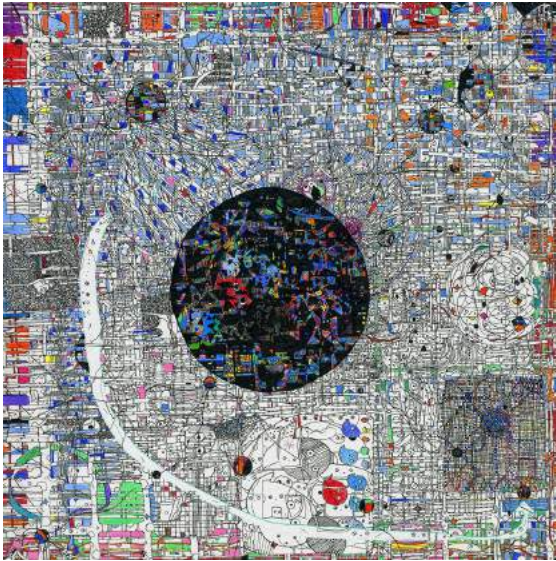

numbers mandala, 2015.
Watercolor paper, pen and colored pencil,
8 x 8 in (20.32 x 20.32 cm).
\$1,000

blue mandala, 2023.
Watercolor paper, pen and colored pencil,
8 x 8 in (20.32 x 20.32 cm).
\$1,000

mandala 66, 2024.
Watercolor paper, pen and colored pencil,
8 x 8 in (20.32 x 20.32 cm).
NFS

mandala 12, 2014.
Watercolor paper, pen and colored pencil,
8 x 8 in (20.32 x 20.32 cm).
\$1,400

mandala 10, 2014.
Watercolor paper, pen and colored pencil,
8 x 8 in (20.32 x 20.32 cm).
NFS

mandala 8, 2014.
Watercolor paper, pen and colored pencil,
8 x 8 in (20.32 x 20.32 cm).
NFS

disc mandala, 2015.
Watercolor paper, pen and colored pencil,
8 x 8 in (20.32 x 20.32 cm).
\$1,000

mandala 9, 2014.
Watercolor paper, pen and colored pencil,
8 x 8 in (20.32 x 20.32 cm).
NFS

torsion mandala, 2021.
Watercolor paper, pen and colored pencil,
8 x 8 in (20.32 x 20.32 cm).
\$1,400