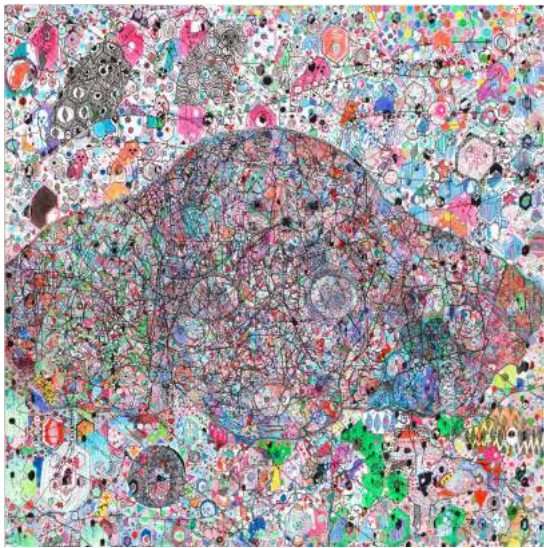

Mandalas: Tao Lin

March 16th - April 16th, 2024

trinity@project-gallery.com | project-gallery.com/tao-lin

star mandala, 2021.
Watercolor paper, pen and colored pencil,
8 x 8 in (20.32 x 20.32 cm).
NFS

loop mandala, 2021.
Watercolor paper, pen and colored pencil,
8 x 8 in (20.32 x 20.32 cm).
\$1,000

time mandala, 2023.
Watercolor paper, pen and colored pencil,
8 x 8 in (20.32 x 20.32 cm).
\$1,400

mandala 16, 2015.
Watercolor paper, pen and colored pencil,
8 x 8 in (20.32 x 20.32 cm).
\$1,000

dudu mandala, 2014.
Watercolor paper, pen and colored pencil,
8 x 8 in (20.32 x 20.32 cm).
\$1,400

mandala 25, 2015.
Watercolor paper, pen and colored pencil,
8 x 8 in (20.32 x 20.32 cm).
\$1,400

mandala 59, 2023.
Watercolor paper, pen and colored pencil,
8 x 8 in (20.32 x 20.32 cm).
NFS

100,000 dots, 2018.
Watercolor paper, pen and colored pencil,
8 x 8 in (20.32 x 20.32 cm).
\$1,400

numbers mandala, 2015.
Watercolor paper, pen and colored pencil,
8 x 8 in (20.32 x 20.32 cm).
\$1,000

blue mandala, 2023.
Watercolor paper, pen and colored pencil,
8 x 8 in (20.32 x 20.32 cm).
\$1,000

mandala 66, 2024.
Watercolor paper, pen and colored pencil,
8 x 8 in (20.32 x 20.32 cm).
NFS