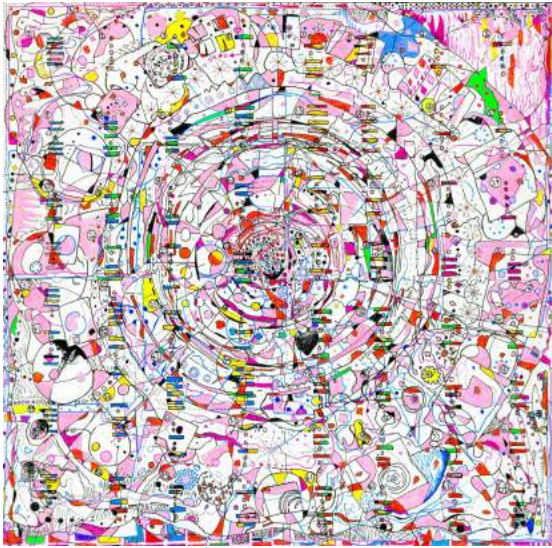

mandala 25, 2015.
Watercolor paper, pen and colored pencil,
8 x 8 in (20.32 x 20.32 cm).
\$1,400

mandala 59, 2023.
Watercolor paper, pen and colored pencil,
8 x 8 in (20.32 x 20.32 cm).
NFS

100,000 dots, 2018.
Watercolor paper, pen and colored pencil,
8 x 8 in (20.32 x 20.32 cm).
\$1,400

numbers mandala, 2015.
Watercolor paper, pen and colored pencil,
8 x 8 in (20.32 x 20.32 cm).
\$1,000

blue mandala, 2023.
Watercolor paper, pen and colored pencil,
8 x 8 in (20.32 x 20.32 cm).
\$1,000

mandala 66, 2024.
Watercolor paper, pen and colored pencil,
8 x 8 in (20.32 x 20.32 cm).
NFS

mandala 12, 2014.
Watercolor paper, pen and colored pencil,
8 x 8 in (20.32 x 20.32 cm).
\$1,400

mandala 10, 2014.
Watercolor paper, pen and colored pencil,
8 x 8 in (20.32 x 20.32 cm).
NFS

mandala 8, 2014.
Watercolor paper, pen and colored pencil,
8 x 8 in (20.32 x 20.32 cm).
NFS