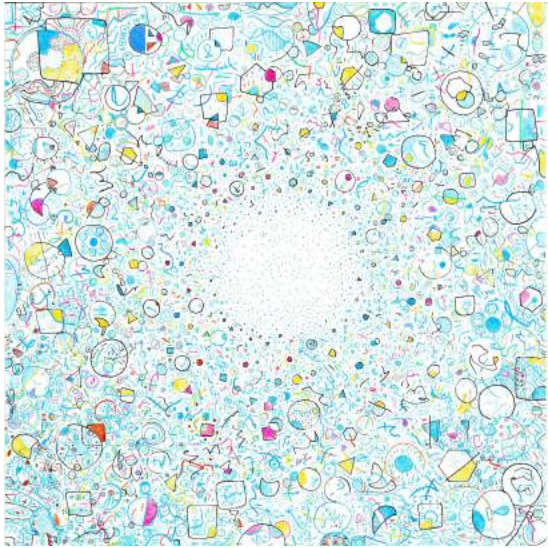

time mandala, 2023.
Watercolor paper, pen and colored pencil,
8 x 8 in (20.32 x 20.32 cm).
\$1,400

mandala 16, 2015.
Watercolor paper, pen and colored pencil,
8 x 8 in (20.32 x 20.32 cm).
\$1,000

dudu mandala, 2014.
Watercolor paper, pen and colored pencil,
8 x 8 in (20.32 x 20.32 cm).
\$1,400

mandala 12, 2014.
Watercolor paper, pen and colored pencil,
8 x 8 in (20.32 x 20.32 cm).
\$1,400

mandala 10, 2014.
Watercolor paper, pen and colored pencil,
8 x 8 in (20.32 x 20.32 cm).
NFS

mandala 8, 2014.
Watercolor paper, pen and colored pencil,
8 x 8 in (20.32 x 20.32 cm).
NFS

disc mandala, 2015.
Watercolor paper, pen and colored pencil,
8 x 8 in (20.32 x 20.32 cm).
\$1,000

mandala 9, 2014.
Watercolor paper, pen and colored pencil,
8 x 8 in (20.32 x 20.32 cm).
NFS

torsion mandala, 2021.
Watercolor paper, pen and colored pencil,
8 x 8 in (20.32 x 20.32 cm).
\$1,400

circle mandala, 2020.
Watercolor paper, pen and colored pencil,
8 x 8 in (20.32 x 20.32 cm).
\$1,000

water mandala, 2020.
Watercolor paper, pen and colored pencil,
8 x 8 in (20.32 x 20.32 cm).
NFS

ring mandala, 2020.
Watercolor paper, pen and colored pencil,
8 x 8 in (20.32 x 20.32 cm).
\$1,000