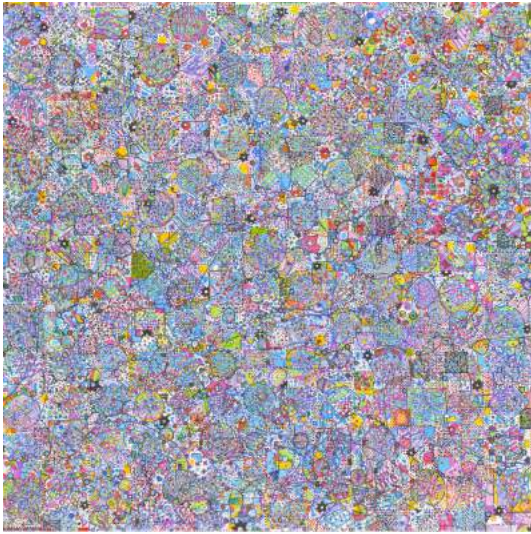

time mandala, 2023.
Watercolor paper, pen and colored pencil,
8 x 8 in (20.32 x 20.32 cm).
\$1,400

mandala 16, 2015.
Watercolor paper, pen and colored pencil,
8 x 8 in (20.32 x 20.32 cm).
\$1,000

dudu mandala, 2014.
Watercolor paper, pen and colored pencil,
8 x 8 in (20.32 x 20.32 cm).
\$1,400

mandala 25, 2015.
Watercolor paper, pen and colored pencil,
8 x 8 in (20.32 x 20.32 cm).
\$1,400

mandala 59, 2023.
Watercolor paper, pen and colored pencil,
8 x 8 in (20.32 x 20.32 cm).
NFS

100,000 dots, 2018.
Watercolor paper, pen and colored pencil,
8 x 8 in (20.32 x 20.32 cm).
\$1,400

numbers mandala, 2015.
Watercolor paper, pen and colored pencil,
8 x 8 in (20.32 x 20.32 cm).
\$1,000

blue mandala, 2023.
Watercolor paper, pen and colored pencil,
8 x 8 in (20.32 x 20.32 cm).
\$1,000

mandala 66, 2024.
Watercolor paper, pen and colored pencil,
8 x 8 in (20.32 x 20.32 cm).
NFS