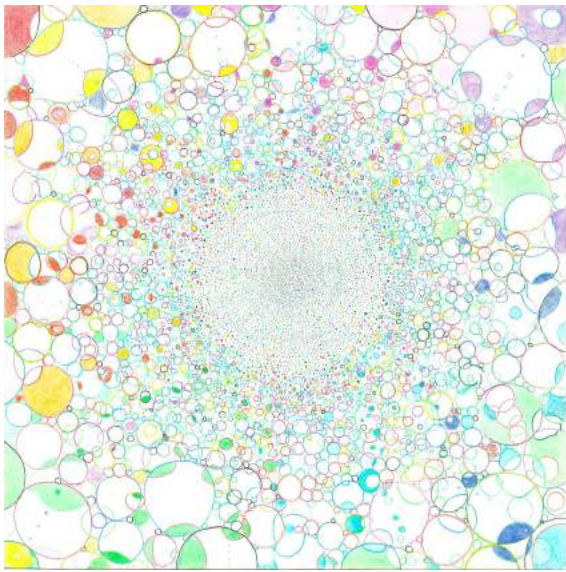

time mandala, 2023.
Watercolor paper, pen and colored pencil,
8 x 8 in (20.32 x 20.32 cm).
\$1,400

mandala 16, 2015.
Watercolor paper, pen and colored pencil,
8 x 8 in (20.32 x 20.32 cm).
\$1,000

dudu mandala, 2014.
Watercolor paper, pen and colored pencil,
8 x 8 in (20.32 x 20.32 cm).
\$1,400

mandala 12, 2014.
Watercolor paper, pen and colored pencil,
8 x 8 in (20.32 x 20.32 cm).
\$1,400

mandala 10, 2014.
Watercolor paper, pen and colored pencil,
8 x 8 in (20.32 x 20.32 cm).
NFS

mandala 8, 2014.
Watercolor paper, pen and colored pencil,
8 x 8 in (20.32 x 20.32 cm).
NFS

disc mandala, 2015.
Watercolor paper, pen and colored pencil,
8 x 8 in (20.32 x 20.32 cm).
\$1,000

mandala 9, 2014.
Watercolor paper, pen and colored pencil,
8 x 8 in (20.32 x 20.32 cm).
NFS

torsion mandala, 2021.
Watercolor paper, pen and colored pencil,
8 x 8 in (20.32 x 20.32 cm).
\$1,400

circle mandala, 2020.
Watercolor paper, pen and colored pencil,
8 x 8 in (20.32 x 20.32 cm).
\$1,000

water mandala, 2020.
Watercolor paper, pen and colored pencil,
8 x 8 in (20.32 x 20.32 cm).
NFS

ring mandala, 2020.
Watercolor paper, pen and colored pencil,
8 x 8 in (20.32 x 20.32 cm).
\$1,000