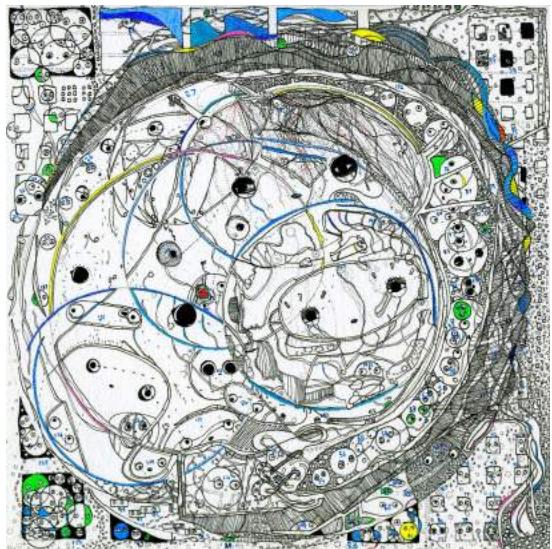

numbers mandala, 2015.
Watercolor paper, pen and colored pencil,
8 x 8 in (20.32 x 20.32 cm).
\$1,000

blue mandala, 2023.
Watercolor paper, pen and colored pencil,
8 x 8 in (20.32 x 20.32 cm).
\$1,000

mandala 66, 2024.
Watercolor paper, pen and colored pencil,
8 x 8 in (20.32 x 20.32 cm).
NFS

mandala 12, 2014.
Watercolor paper, pen and colored pencil,
8 x 8 in (20.32 x 20.32 cm).
\$1,400

mandala 10, 2014.
Watercolor paper, pen and colored pencil,
8 x 8 in (20.32 x 20.32 cm).
NFS

mandala 8, 2014.
Watercolor paper, pen and colored pencil,
8 x 8 in (20.32 x 20.32 cm).
NFS

disc mandala, 2015.
Watercolor paper, pen and colored pencil,
8 x 8 in (20.32 x 20.32 cm).
\$1,000

mandala 9, 2014.
Watercolor paper, pen and colored pencil,
8 x 8 in (20.32 x 20.32 cm).
NFS

torsion mandala, 2021.
Watercolor paper, pen and colored pencil,
8 x 8 in (20.32 x 20.32 cm).
\$1,400