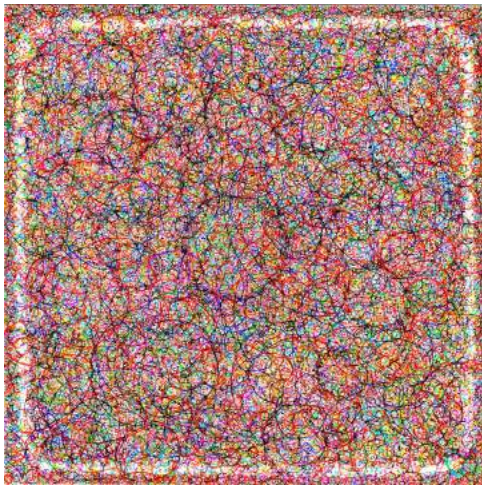

Mandalas: Tao Lin

March 16th - April 16th, 2024

trinity@project-gallery.com | project-gallery.com/tao-lin

star mandala, 2021.
Watercolor paper, pen and colored pencil,
8 x 8 in (20.32 x 20.32 cm).
NFS

loop mandala, 2021.
Watercolor paper, pen and colored pencil,
8 x 8 in (20.32 x 20.32 cm).
\$1,000

time mandala, 2023.
Watercolor paper, pen and colored pencil,
8 x 8 in (20.32 x 20.32 cm).
\$1,400

mandala 16, 2015.
Watercolor paper, pen and colored pencil,
8 x 8 in (20.32 x 20.32 cm).
\$1,000

dudu mandala, 2014.
Watercolor paper, pen and colored pencil,
8 x 8 in (20.32 x 20.32 cm).
\$1,400

mandala 25, 2015.
Watercolor paper, pen and colored pencil,
8 x 8 in (20.32 x 20.32 cm).
\$1,400

mandala 59, 2023.
Watercolor paper, pen and colored pencil,
8 x 8 in (20.32 x 20.32 cm).
NFS

100,000 dots, 2018.
Watercolor paper, pen and colored pencil,
8 x 8 in (20.32 x 20.32 cm).
\$1,400

numbers mandala, 2015.
Watercolor paper, pen and colored pencil,
8 x 8 in (20.32 x 20.32 cm).
\$1,000

blue mandala, 2023.
Watercolor paper, pen and colored pencil,
8 x 8 in (20.32 x 20.32 cm).
\$1,000

mandala 66, 2024.
Watercolor paper, pen and colored pencil,
8 x 8 in (20.32 x 20.32 cm).
NFS