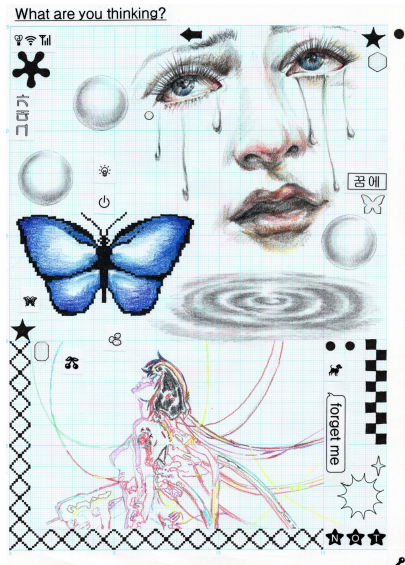

Trinity drawing series 01, 2023.
Color pencil and pencil, label sticker on graph
paper,
8.2 x 11.8 in (21 x 30 cm).
$750