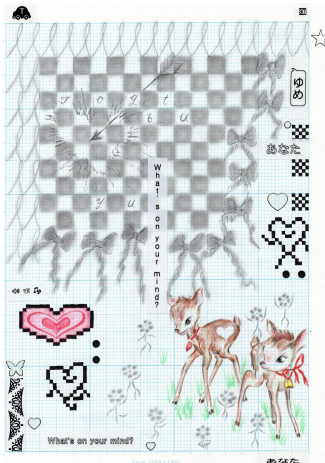

Chaeri Kim: *Love, Light, Gravity*

December 19th, 2023 - January 19th, 2024
projectgalleryv@gmail.com | projectgalleryv.com/chaeri-kim

Love, light, gravity, 2023.
Acrylic, epoxy, wool on canvas,
31.4 x 39.3 in, (80 x 100 cm).
\$7,200

Solomon's love, 2020.
Dry point on aquatint,
7.6 x 5.9 in (19.5 x 15 cm).
\$320

Trinity drawing series proto: 00, 2022.
Color pencil and pencil, label sticker on graph
paper,
8.2 x 11.8 in (21 x 30 cm).
\$820

Trinity drawing series proto: 00, 2022.
 Color pencil and pencil, label sticker on graph paper,
 8.2 x 11.8 in, (21 x 30 cm).
 \$820

Black rose dragon – Very fragile affinity, 2022.
 Digital print and acrylic on stainless steel,
 bracket and dog leash,
 51.5 x 51.5 in (131 x 131 cm).
 \$5,200

Black rose dragon – on its own, 2022.
 Digital print and acrylic on stainless steel,
 bracket,
 7 x 7 in (18 x 18 cm).
 \$650

Salvation drawing, 2020.
Pencil on paper,
8.2 x 11.8 in (21 x 30 cm).
NFS

Salvation, 2020.
Tufting on cotton,
60.6 x 44.8 in (158 x 114 cm).
NFS